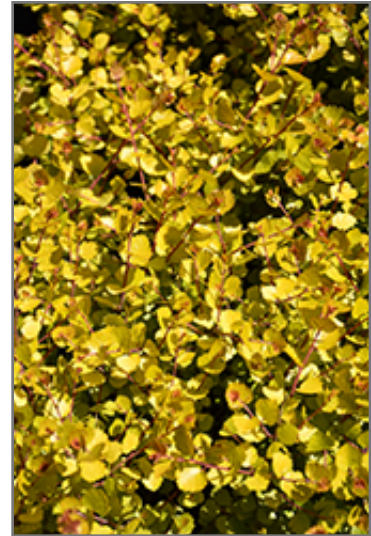

Planting & Growing

Cesky Gold Dwarf Birch will grow to be about 4 feet tall at maturity, with a spread of 3 feet. It tends to fill out right to the ground and therefore doesn't necessarily require facer plants in front. It grows at a slow rate, and under ideal conditions can be expected to live for 60 years or more.

This shrub does best in full sun to partial shade. It is quite adaptable, preferring to grow in average to wet conditions, and will even tolerate some standing water. It is not particular as to soil type or pH. It is highly tolerant of urban pollution and will even thrive in inner city environments. This particular variety is an interspecific hybrid.

*Cesky Gold Dwarf Birch foliage
Photo courtesy of NetPS Plant Finder*